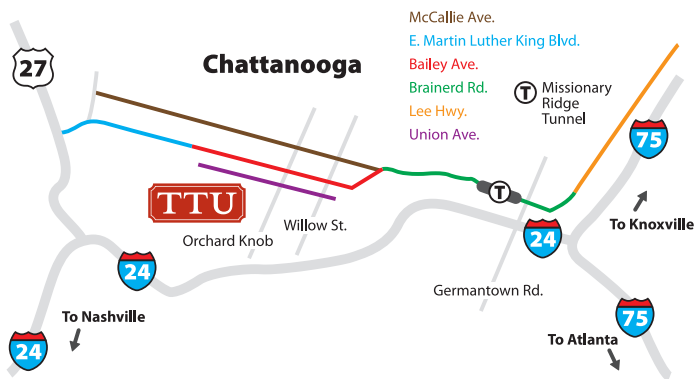

1815 UNION AVENUE
 CHATTANOOGA, TENNESSEE 37404
 (800) 553-4050
 WWW.TNTEMPLE.EDU

FROM NASHVILLE

Traveling east on I-24, take a right off the interstate on exit 183A. Go left on Germantown Rd... **continue below**

FROM KNOXVILLE

Traveling south on I-75, merge right onto I-24 West, take a right off the interstate at exit 183A. Turn right onto Germantown Rd... **continue below**

FROM ATLANTA

Traveling north on I-75, just after crossing into Tennessee stay left into Chattanooga onto I-24, take a right off the interstate at exit 183A. Turn right onto Germantown Rd... **continue below**

REMAINING DIRECTIONS

After approximately one mile, turn left onto Brainerd Rd. Travel through the Missionary Ridge Tunnel. The road now becomes Bailey Ave. Proceed until you reach the stop light at Orchard Knob. Turn left and proceed to campus.